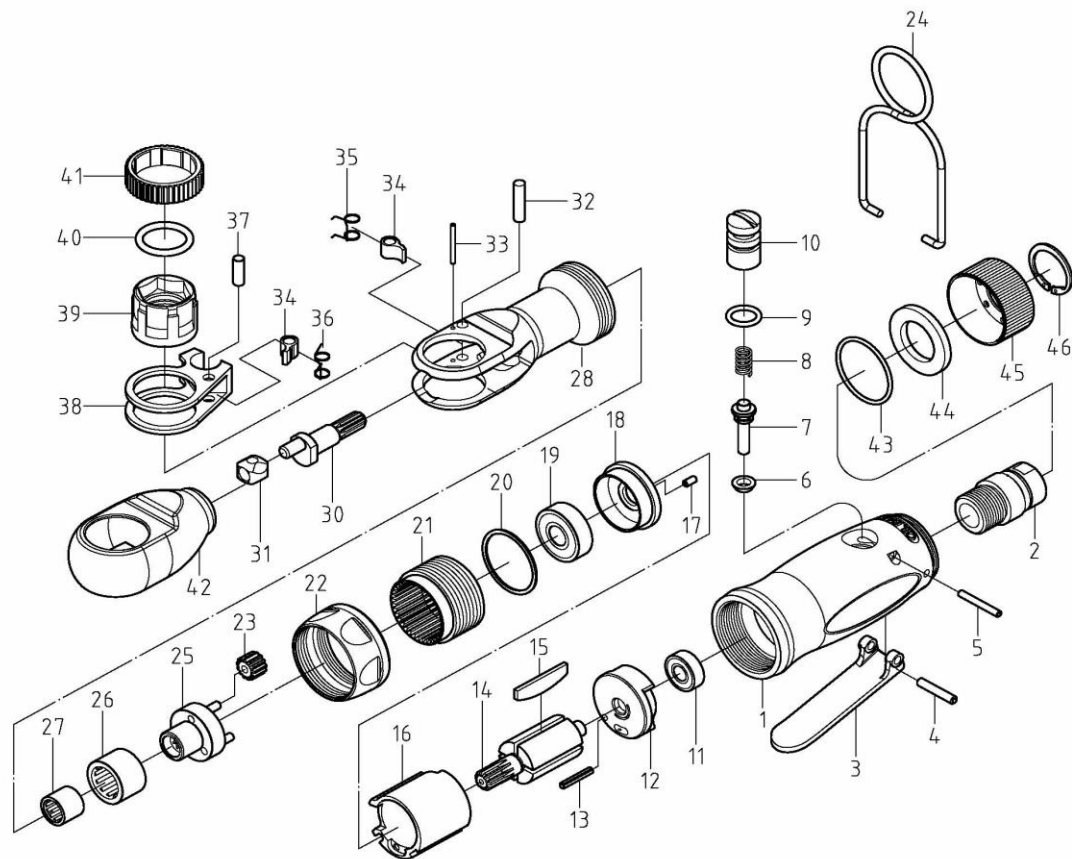

C101

THRU-HOLE 1/4" RATCHET WRENCH KIT

PARTS LIST

No.	Parts No.	Description	Q'ty
1	c101-01	Housing	1
2	c101-02	Air Inlet	1
3	c101-03	Trigger	1
4	c101-04	Spring Pin	1
5	c101-05	Spring Pin	1
6	c101-06	Packing	1
7	c101-07	Pin Valve Rod	1
8	c101-08	Spring	1
9	c101-09	O-Ring	1
10	c101-10	Regulator Dial	1
11	c101-11	Ball Bearing	1
12	c101-12	Rear Plate	1
13	c101-13	Spring Pin	1
14	c101-14	Rotor	1
15	c101-15	Blade	4
16	c101-16	Cylinder	1
17	c101-17	Spring Pin	1
18	c101-18	Front Plate	1
19	c101-19	Ball Bearing	1
20	c101-20	Washer	1
21	c101-21	Internal Gear	1
22	c101-22	Lock Nut	1
23	c101-23	Gear	3

No.	Parts No.	Description	Q'ty
24	c101-24	Suspension Ring	1
25	c101-25	Gear Carrier	1
26	c101-26	Needle Bearing	1
27	c101-27	Needle Bearing	1
28	c101-28	Ratchet Housing	1
30	c101-30	Eccentric Shaft	1
31	c101-31	Drive Bushing	1
32	c101-32	Pin	1
33	c101-33	Spring Pin	1
34	c101-34	Ratchet Pawl	2
35	c101-35	Spring	1
36	c101-36	Spring	1
37	c101-37	Pin	1
38	c101-38	Yoke	1
39	c101-39	Bushing	1
40	c101-40	O-Ring	1
41	c101-41	Gear	1
42	c101-42	Cover	1
43	c101-43	O-Ring	1
44	c101-44	Muffler Filter	1
45	c101-45	Exhaust Deflector	1
46	c101-46	Inverted Retaining Ring	1